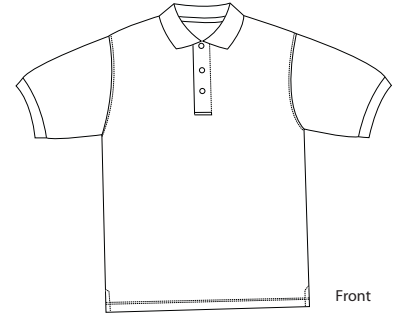

Silk Touch Sport Shirt

PORT AUTHORITY®

K500

- * 5-ounce * 65/35 poly/cotton pique * Flat knit collar and cuffs
- * Double-needle armholes and bottom hem * Side vents
- * Metal buttons with dyed-to-match rims

Chest width measured 1" below arm hole. Body length measured from center back neck seam to hem.
Sleeve length measured from shoulder seam to hem. Collar measured by circumference.

Colors

	Banana		Light Pink
	Bark		Light Stone
	Black		Mdtrn Blue
	Burgundy		Mint Green
	Coffee Bean		Navy
	Cool Grey		Red
	Court Green		Royal
	Dark Green		Steel Grey
	Eggplant		Stone
	Harvest Gold		Texas Orng
	Hibiscus		Tropical Pink
	Light Blue		White
	Maui Blue		Clover Green
	Kelly Green		Lime
	Maroon		Orange
	Purple		Ultramarine