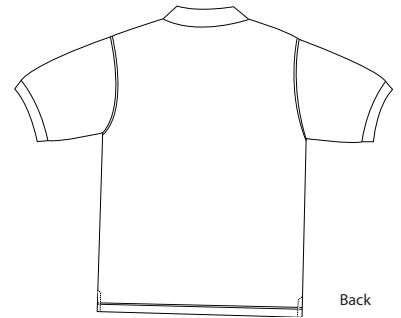

Silk Touch Sport Shirt

PORT AUTHORITY®

K500

- * 5-ounce * 65/35 poly/cotton pique * Flat knit collar and cuffs
- * Double-needle armholes and bottom hem * Side vents
- * Metal buttons with dyed-to-match rims

Care Instructions:
Machine wash cold with like colors.
Do not bleach.
Tumble dry low.
Warm iron if necessary.

Finished Measurements in Inches

Size	XS	S	M	L	XL	2XL	3XL	4XL	5XL	6XL
Chest	19.5	21	22	24	26	27.5	29	30.5	31.5	33
Body	25.5	26.5	30	31	32	33	33.5	34	34.5	35
Sleeve	9	9.5	11	11.5	12	12.5	13	13.5	14	14.5
Collar	15.5	16	16.5	17	17.5	18	18.5	19	19.5	20

Chest width measured 1" below arm hole. Body length measured from center back neck seam to hem.
Sleeve length measured from shoulder seam to hem. Collar measured by circumference.

Colors

	Banana		Light Pink
	Bark		Light Stone
	Black		Mdtrn Blue
	Burgundy		Mint Green
	Coffee Bean		Navy
	Cool Grey		Red
	Court Green		Royal
	Dark Green		Steel Grey
	Eggplant		Stone
	Harvest Gold		Texas Orng
	Hibiscus		Tropical Pink
	Light Blue		White
	Maui Blue		Clover Green
	Kelly Green		Lime
	Maroon		Orange
	Purple		Ultramarine